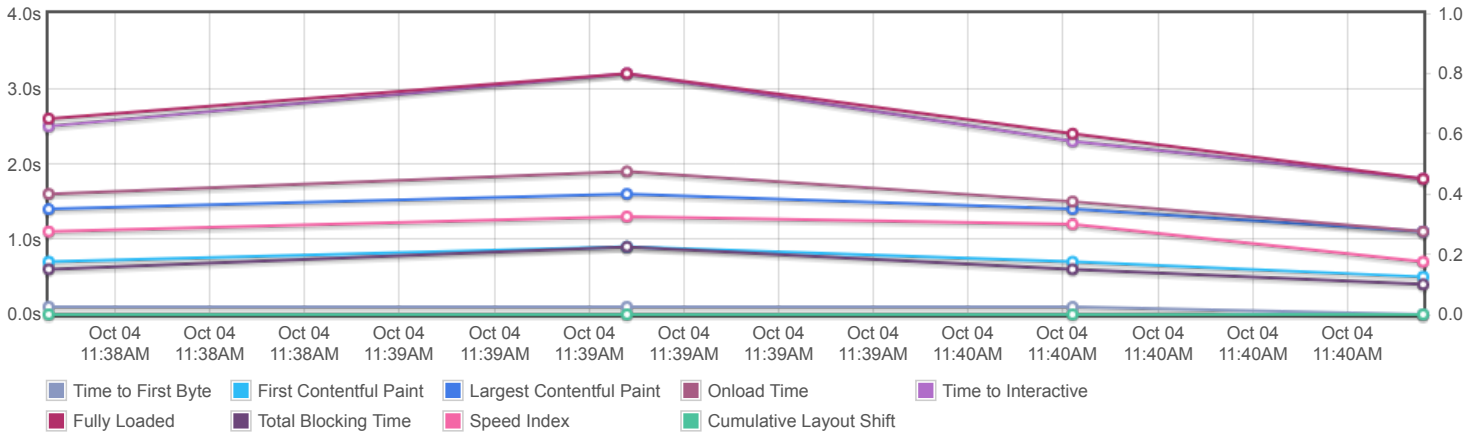

Page scores

Page metrics

Page sizes and request counts

The waterfall chart displays the loading behaviour of your site in your selected browser. It can be used to discover simple issues such as 404's or more complex issues such as external resources blocking page rendering.