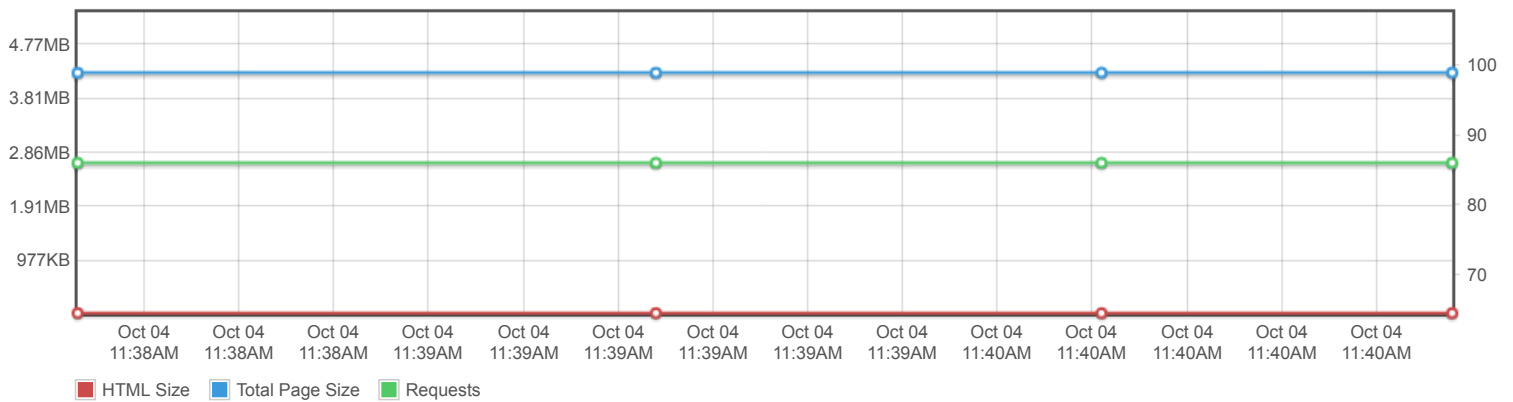

Page scores

Page metrics

Page sizes and request counts

The waterfall chart displays the loading behaviour of your site in your selected browser. It can be used to discover simple issues such as 404's or more complex issues such as external resources blocking page rendering.