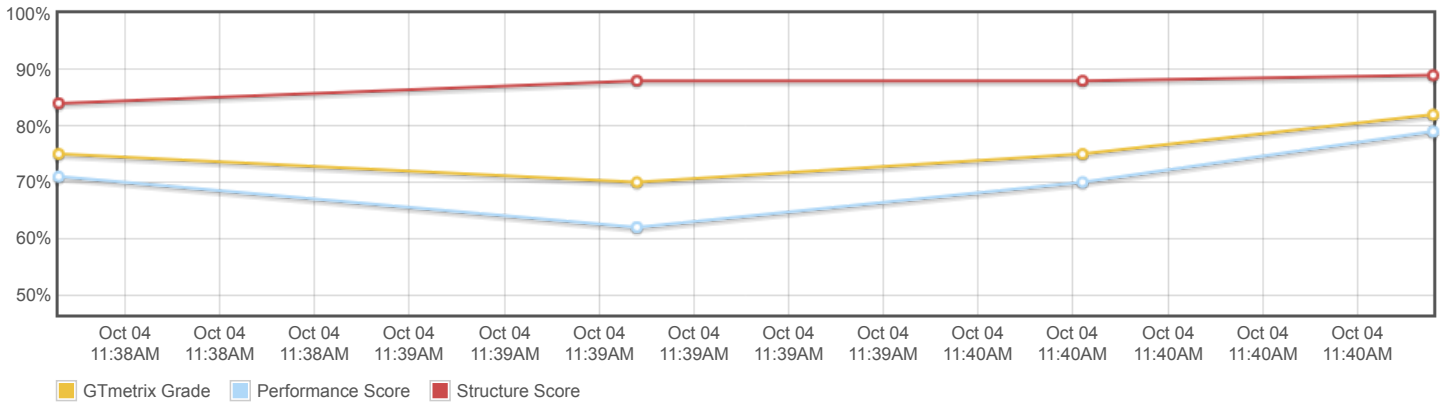

Page scores

Page metrics

Page sizes and request counts

The waterfall chart displays the loading behaviour of your site in your selected browser. It can be used to discover simple issues such as 404's or more complex issues such as external resources blocking page rendering.