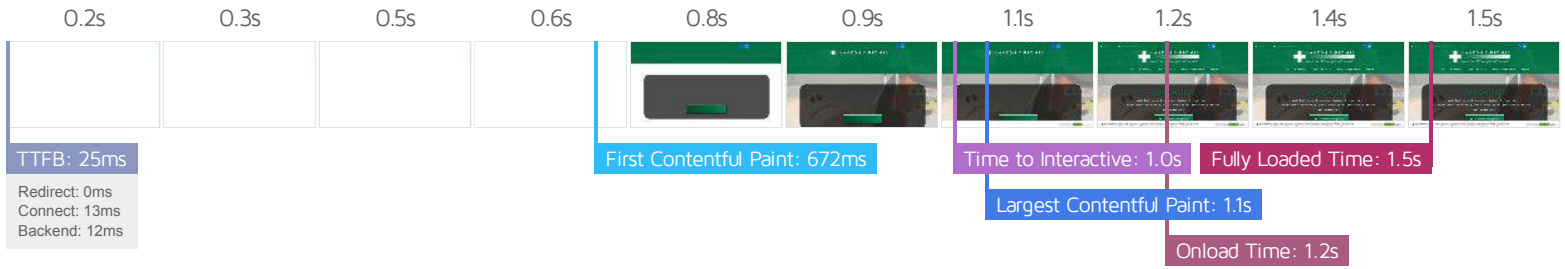

Performance Metrics

First Contentful Paint How quickly content like text or images are painted onto your page. A good user experience is 0.9s or less.	Good - Nothing to do here 671ms	Time to Interactive How long it takes for your page to become fully interactive. A good user experience is 2.5s or less.	Good - Nothing to do here 1.0s
Speed Index How quickly the contents of your page are visibly populated. A good user experience is 1.3s or less.	Good - Nothing to do here 814ms	Total Blocking Time How much time is blocked by scripts during your page loading process. A good user experience is 150ms or less.	Good - Nothing to do here 53ms
Largest Contentful Paint How long it takes for the largest element of content (e.g. a hero image) to be painted on your page. A good user experience is 1.2s or less.	Good - Nothing to do here 1.1s	Cumulative Layout Shift How much your page's layout shifts as it loads. A good user experience is a score of 0.1 or less.	Good - Nothing to do here 0.05

Browser Timings

Redirect	0ms	Connect	13ms	Backend	12ms
TTFB	25ms	First Paint	672ms	DOM Int.	707ms
DOM Loaded	710ms	Onload	1.2s	Fully Loaded	1.5s