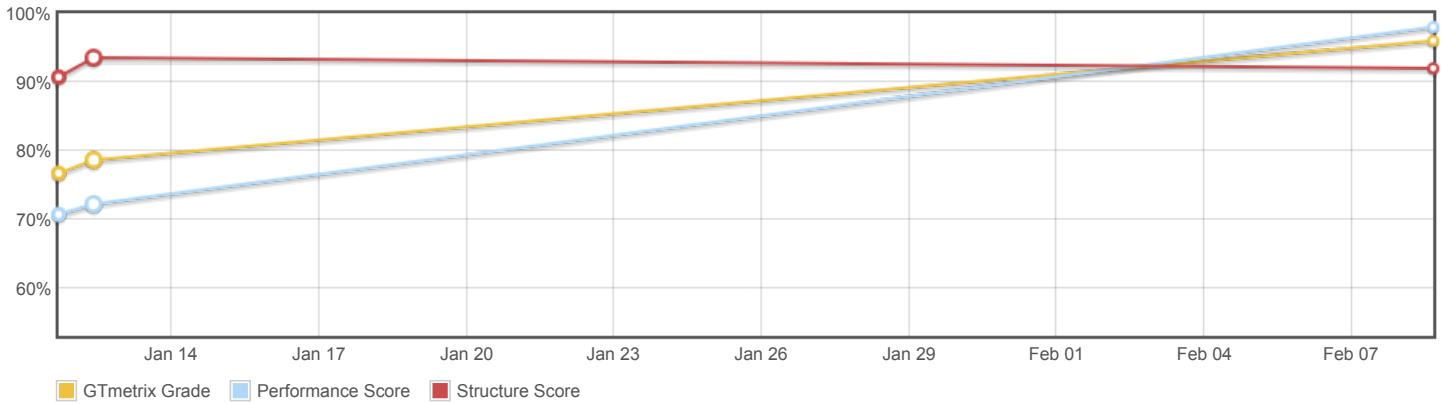

Page scores