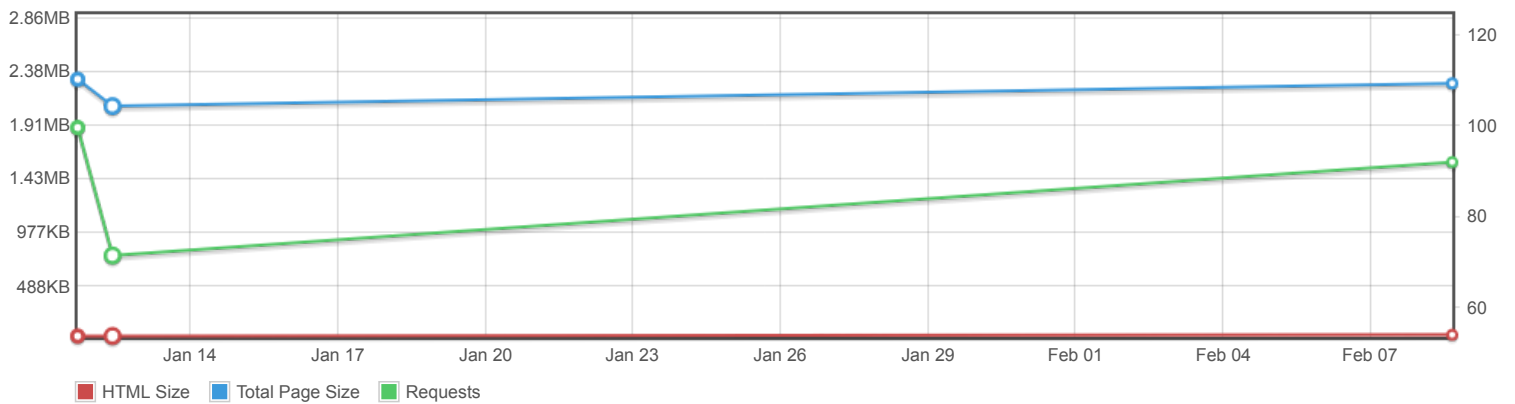

### Page Details

Total Page Size - 2.22MB

Total Page Requests - 92

■ HTML 
 ■ JS 
 ■ CSS 
 ■ IMG 
 ■ Video 
 ■ Font 
 ■ Other

### About GTmetrix

GTmetrix is developed by the good folks at **Carbon60**, a Canadian hosting company with over 26 years experience in web technology.

<https://carbon60.com/>

Page scores

Page metrics

Page sizes and request counts

The waterfall chart displays the loading behaviour of your site in your selected browser. It can be used to discover simple issues such as 404's or more complex issues such as external resources blocking page rendering.