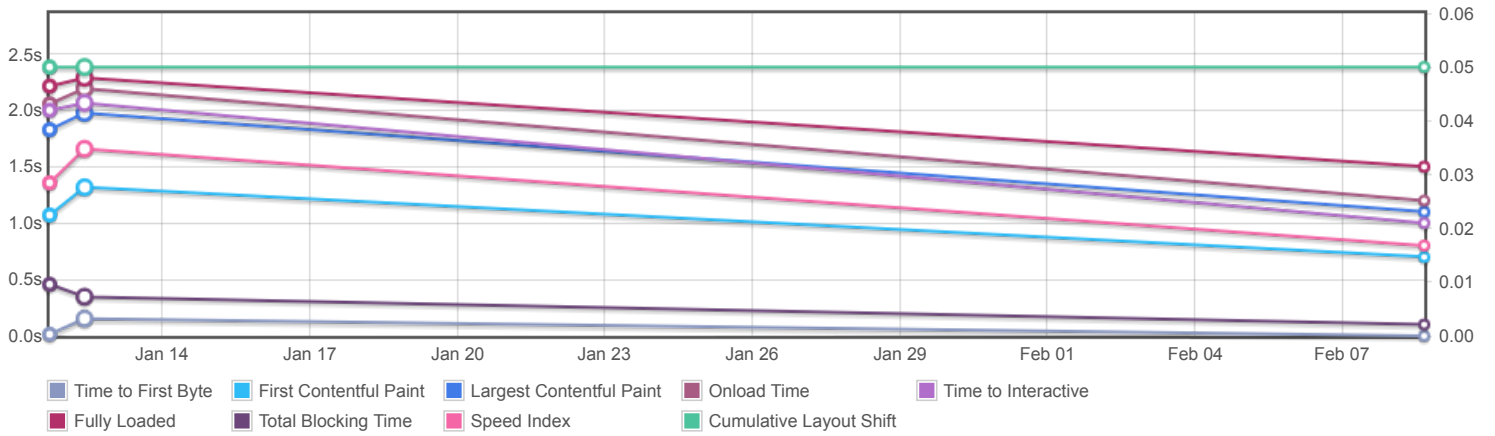

### About GTmetrix

GTmetrix is developed by the good folks at **Carbon60**, a Canadian hosting company with over 26 years experience in web technology.

<https://carbon60.com/>

Page scores

Page metrics

Page sizes and request counts

The waterfall chart displays the loading behaviour of your site in your selected browser. It can be used to discover simple issues such as 404's or more complex issues such as external resources blocking page rendering.

### Performance Metrics

<p><b>First Contentful Paint</b></p> <p>How quickly content like text or images are painted onto your page. A good user experience is 0.9s or less.</p>	<p>Good - Nothing to do here</p> <p><b>671ms</b></p>	<p><b>Time to Interactive</b></p> <p>How long it takes for your page to become fully interactive. A good user experience is 2.5s or less.</p>	<p>Good - Nothing to do here</p> <p><b>1.0s</b></p>
<p><b>Speed Index</b></p> <p>How quickly the contents of your page are visibly populated. A good user experience is 1.3s or less.</p>	<p>Good - Nothing to do here</p> <p><b>814ms</b></p>	<p><b>Total Blocking Time</b></p> <p>How much time is blocked by scripts during your page loading process. A good user experience is 150ms or less.</p>	<p>Good - Nothing to do here</p> <p><b>53ms</b></p>
<p><b>Largest Contentful Paint</b></p> <p>How long it takes for the largest element of content (e.g. a hero image) to be painted on your page. A good user experience is 1.2s or less.</p>	<p>Good - Nothing to do here</p> <p><b>1.1s</b></p>	<p><b>Cumulative Layout Shift</b></p> <p>How much your page's layout shifts as it loads. A good user experience is a score of 0.1 or less.</p>	<p>Good - Nothing to do here</p> <p><b>0.05</b></p>